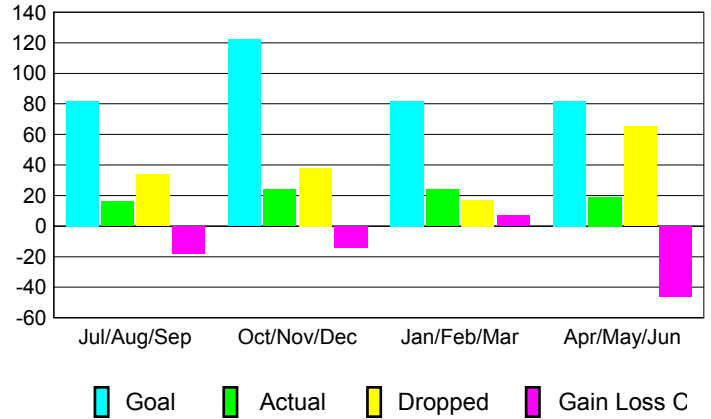

2012-2013 GMT Reports for District (or Undistricted) **District 14 T**

GMT: **JERRY SMITH**

Location: **PENNSYLVANIA**

GMT CA: **1**

CLUBS

Month	New Club Goal	Actual New Clubs	Actual Dropped Clubs	Gain/Loss of Clubs
2012-2013				
Jul/Aug/Sep	0	0	0	0
Oct/Nov/Dec	2	0	0	0
Jan/Feb/Mar	0	0	0	0
Apr/May/June	0	0	1	-1
Totals	2	0	1	-1

Club Results 2012-2013
Goal, New, Dropped, Gain/Loss

MEMBERSHIP

Month	Net Memb Goal	Actual New Memb	Actual Dropped Memb	Gain/Loss of Memb
2012-2013				
Jul/Aug/Sep	82	16	34	-18
Oct/Nov/Dec	122	24	38	-14
Jan/Feb/Mar	82	24	17	7
Apr/May/June	82	19	65	-46
Totals	368	83	154	-71

Membership Results 2012-2013
Goal, New, Dropped, Gain/Loss

YTD Status Quo Clubs 2012-2013

Status Quo Clubs Compared to Status Quo Members

Gender Comparison 2012-2013

Club Gain/Loss 2012-2013

Membership Gain/Loss 2012-2013